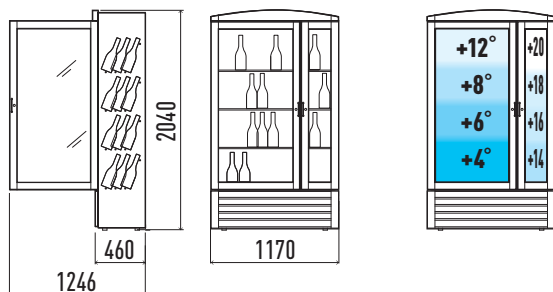

SUPER CALIFORNIA