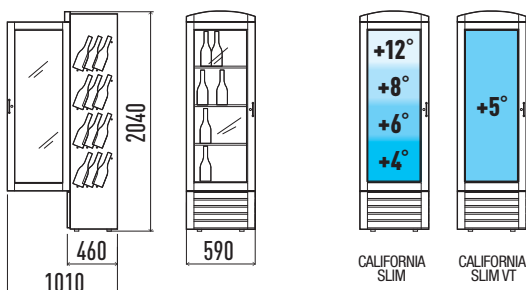

CALIFORNIA SLIM

CALIFORNIA

- Struttura con pannelli isolanti, laminato all'esterno.
- Porta con cornice in legno massiccio e vetrocamera.
- Raffreddamento statico con controllo termostatico, n° 4 livelli di appoggio a temperature differenziate (No VT).
- Illuminazione e serratura alla porta.
- Livello di rumorosità: 41,4 dB(A).
- Colori disponibili: noce, rovere chiaro.

- Structure with insulated laminated panels.
- Solid wood door frame with glass bay.
- Static refrigeration digitally controlled, bottle storage on 4 levels with different temperatures (No VT).
- Door lock and internal lighting.
- Noise level: 41,4 dB(A).
- Available colours: walnut, pale oak.

T.A. 25°C - U.R. 60%

		 °C	 BUREAU fino a / up to	
	CALIFORNIA SLIM	+4 / +12	72	A1CRCAVSLIMSIL
	CALIFORNIA SLIM VT	+5	72	A1CRCAVSLIMVTSIL
	CALIFORNIA SILENT	+4 / +12	120	A1CRCAVSIL
	CALIFORNIA SILENT VT	+5	120	A1CRCAVVSIL
	SUPER CALIFORNIA	+4/+12 (B) +14/+20 (R)	120+36	A1CRCAVSSIL
	CALIFORNIA B&R	+3/+9(B) +14/+20(R)	72+72	A1CRCAVSIL/BR
	CALIFORNIA R&R	+14/+20(R) +14/+20(R)	72+72	A1CRCAVSIL/RR

B = Blanc
R = Rouge

CALIFORNIA SLIM

CALIFORNIA

SUPER CALIFORNIA

CALIFORNIA B&R

OPTIONAL

2	Alveare in legno	Horizontal bottle rack	ACALVCL/B	CALIFORNIA
2	Alveare in legno	Horizontal bottle rack	GA4300010	CALIFORNIA SLIM - CALIFORNIA B&B / R&R
1	Griglia cromata	Chromium-plated rack	M014430010	CALIFORNIA
1	Griglia cromata	Chromium-plated rack	M058430010	CALIFORNIA SLIM - CALIFORNIA B&B / R&R
1	Ripiano in cristallo temperato	Tempered glass shelf	ACPVCAL75535	CALIFORNIA
1	Ripiano in cristallo temperato (solo vini rossi)	Tempered glass shelf (red wines only)	AC15443431	SUPERCALIFORNIA
1	Ripiano in cristallo temperato	Tempered glass shelf	AC43445329	CALIFORNIA B&R / R&R
1	Ripiano in cristallo temperato	Tempered glass shelf	AC58440010	CALIFORNIA SLIM
	Colori RAL	RAL colours	V10001	