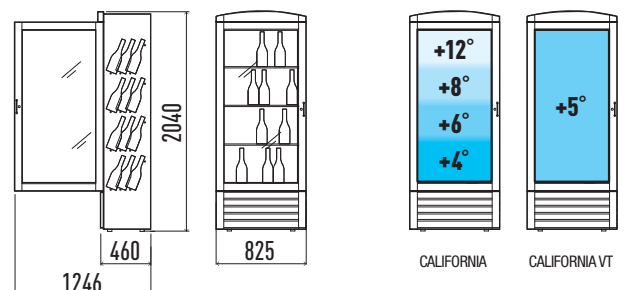

- Structure with insulated laminated panels.
- Solid wood door frame with glass bay.
- Static refrigeration digitally controlled, bottle storage on 4 levels with different temperatures (No VT).
- Door lock and internal lighting.
- Noise level: 41,4 dB(A).
- Available colours: walnut, pale oak.

T.A. 25°C - U.R. 60%

		 °C	 BUREAU fino a / up to	
	CALIFORNIA SLIM	+4 / +12	72	A1CRCAVSLIMSIL
	CALIFORNIA SLIM VT	+5	72	A1CRCAVSLIMVTSIL
	CALIFORNIA SILENT	+4 / +12	120	A1CRCAVSIL
	CALIFORNIA SILENT VT	+5	120	A1CRCAVVSIL
	SUPER CALIFORNIA	+4/+12 (B) +14/+20 (R)	120+36	A1CRCAVSSIL
	CALIFORNIA B&R	+3/+9(B) +14/+20(R)	72+72	A1CRCAVSIL/BR
	CALIFORNIA R&R	+14/+20(R) +14/+20(R)	72+72	A1CRCAVSIL/RR

B = Blanc
R = Rouge

CALIFORNIA SLIM

CALIFORNIA

SUPER CALIFORNIA

CALIFORNIA B&R

OPTIONAL

2	Alveare in legno	Horizontal bottle rack	ACALVCL/B	CALIFORNIA
2	Alveare in legno	Horizontal bottle rack	GA4300010	CALIFORNIA SLIM - CALIFORNIA B&B / R&R
1	Griglia cromata	Chromium-plated rack	M014430010	CALIFORNIA
1	Griglia cromata	Chromium-plated rack	M058430010	CALIFORNIA SLIM - CALIFORNIA B&B / R&R
1	Ripiano in cristallo temperato	Tempered glass shelf	ACPVCAL75535	CALIFORNIA
1	Ripiano in cristallo temperato (solo vini rossi)	Tempered glass shelf (red wines only)	AC15443431	SUPERCALIFORNIA
1	Ripiano in cristallo temperato	Tempered glass shelf	AC43445329	CALIFORNIA B&R / R&R
1	Ripiano in cristallo temperato	Tempered glass shelf	AC58440010	CALIFORNIA SLIM
	Colori RAL	RAL colours	V10001	