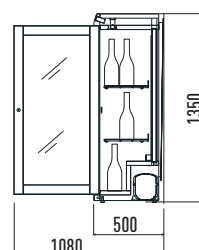

MINI WINE

+ 6 / + 10

fino a / up to

70

A1MINIWINE

OPTIONAL

V10001

Colori RAL / RAL Colors